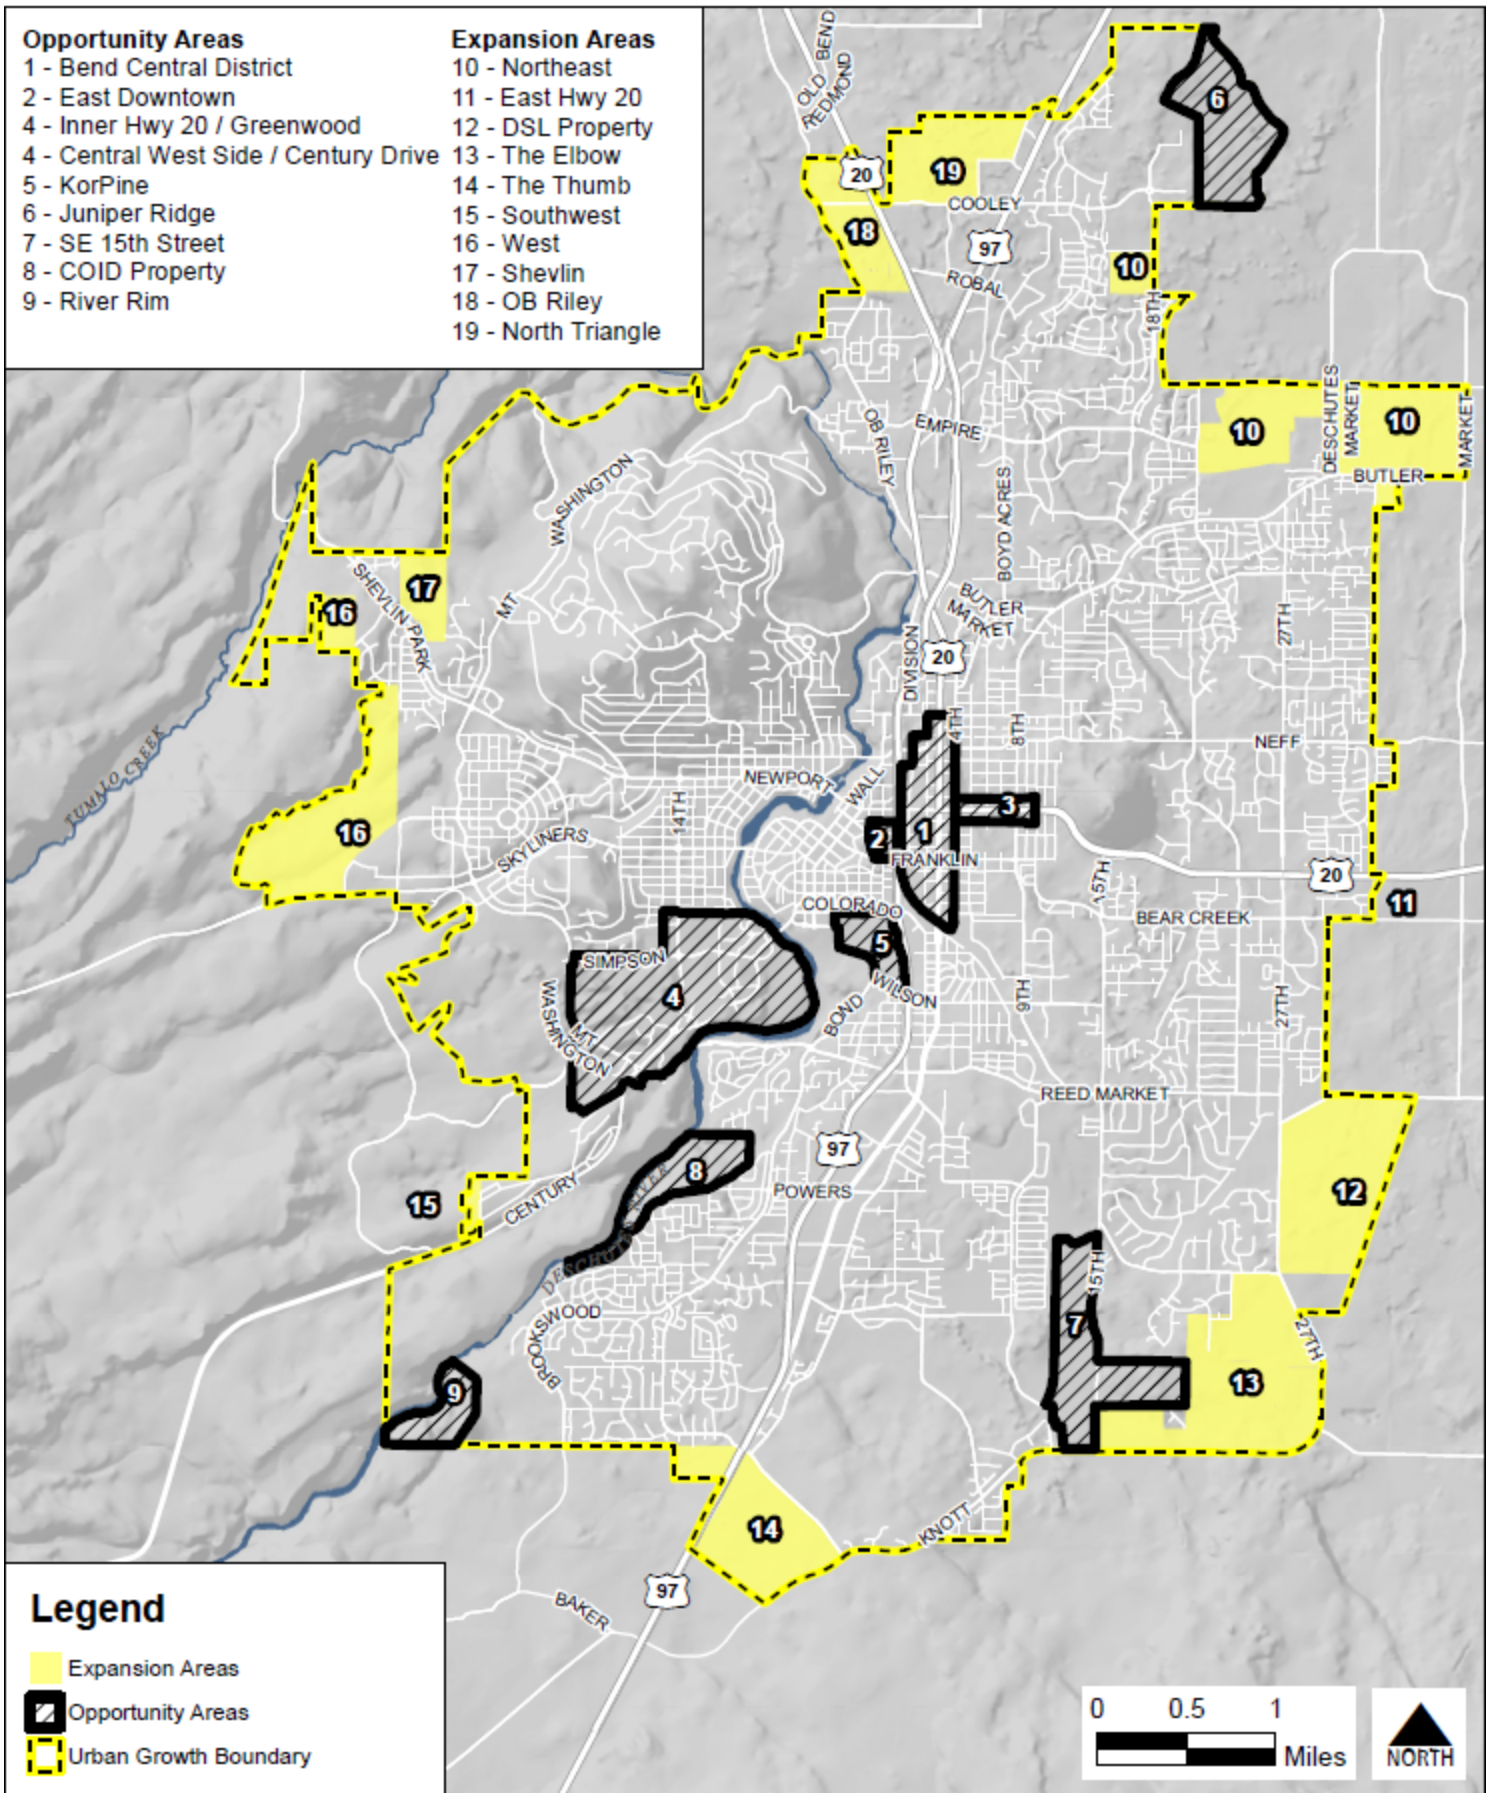

Opportunity Areas

- 1 - Bend Central District
- 2 - East Downtown
- 4 - Inner Hwy 20 / Greenwood
- 4 - Central West Side / Century Drive
- 5 - KorPine
- 6 - Juniper Ridge
- 7 - SE 15th Street
- 8 - COID Property
- 9 - River Rim

Expansion Areas

- 10 - Northeast
- 11 - East Hwy 20
- 12 - DSL Property
- 13 - The Elbow
- 14 - The Thumb
- 15 - Southwest
- 16 - West
- 17 - Shevlin
- 18 - OB Riley
- 19 - North Triangle

Legend

- Expansion Areas
- Opportunity Areas
- Urban Growth Boundary